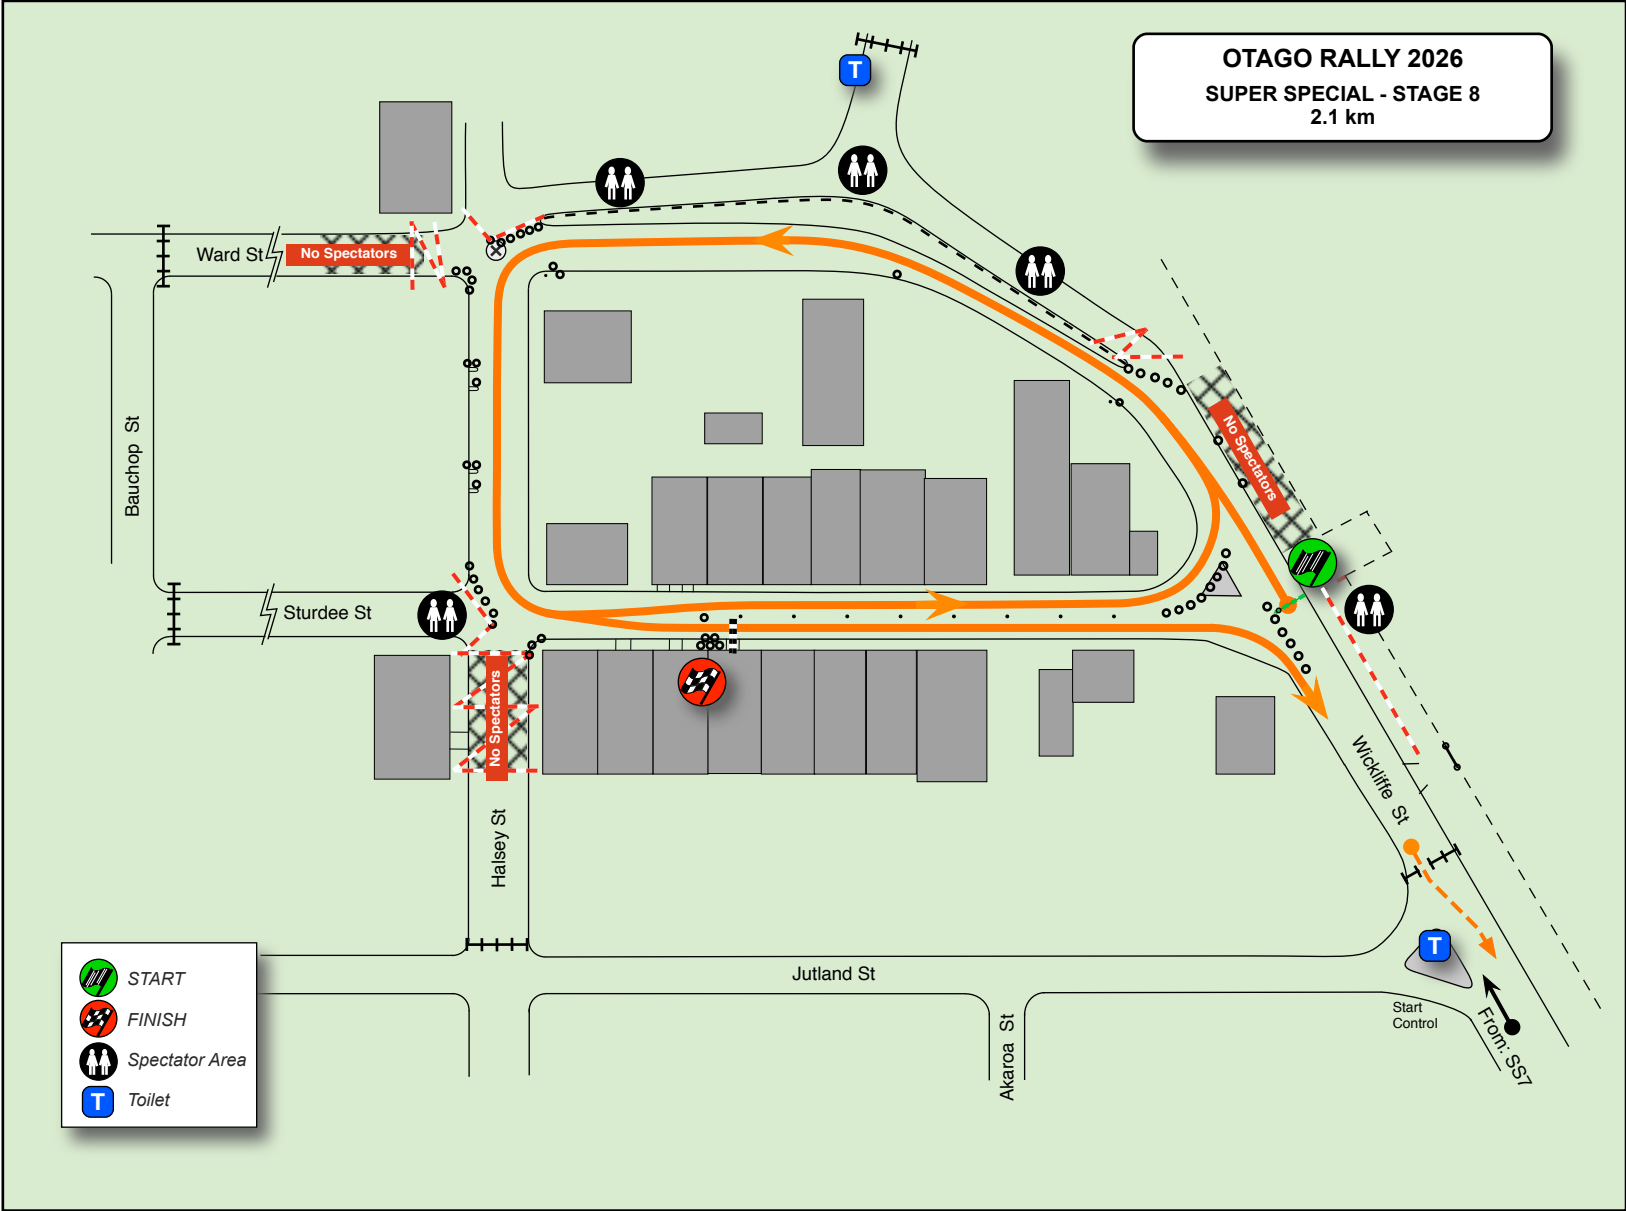

**OTAGO RALLY 2026**  
**SUPER SPECIAL - STAGE 8**  
2.1 km

- START
- FINISH
- Spectator Area
- Toilet